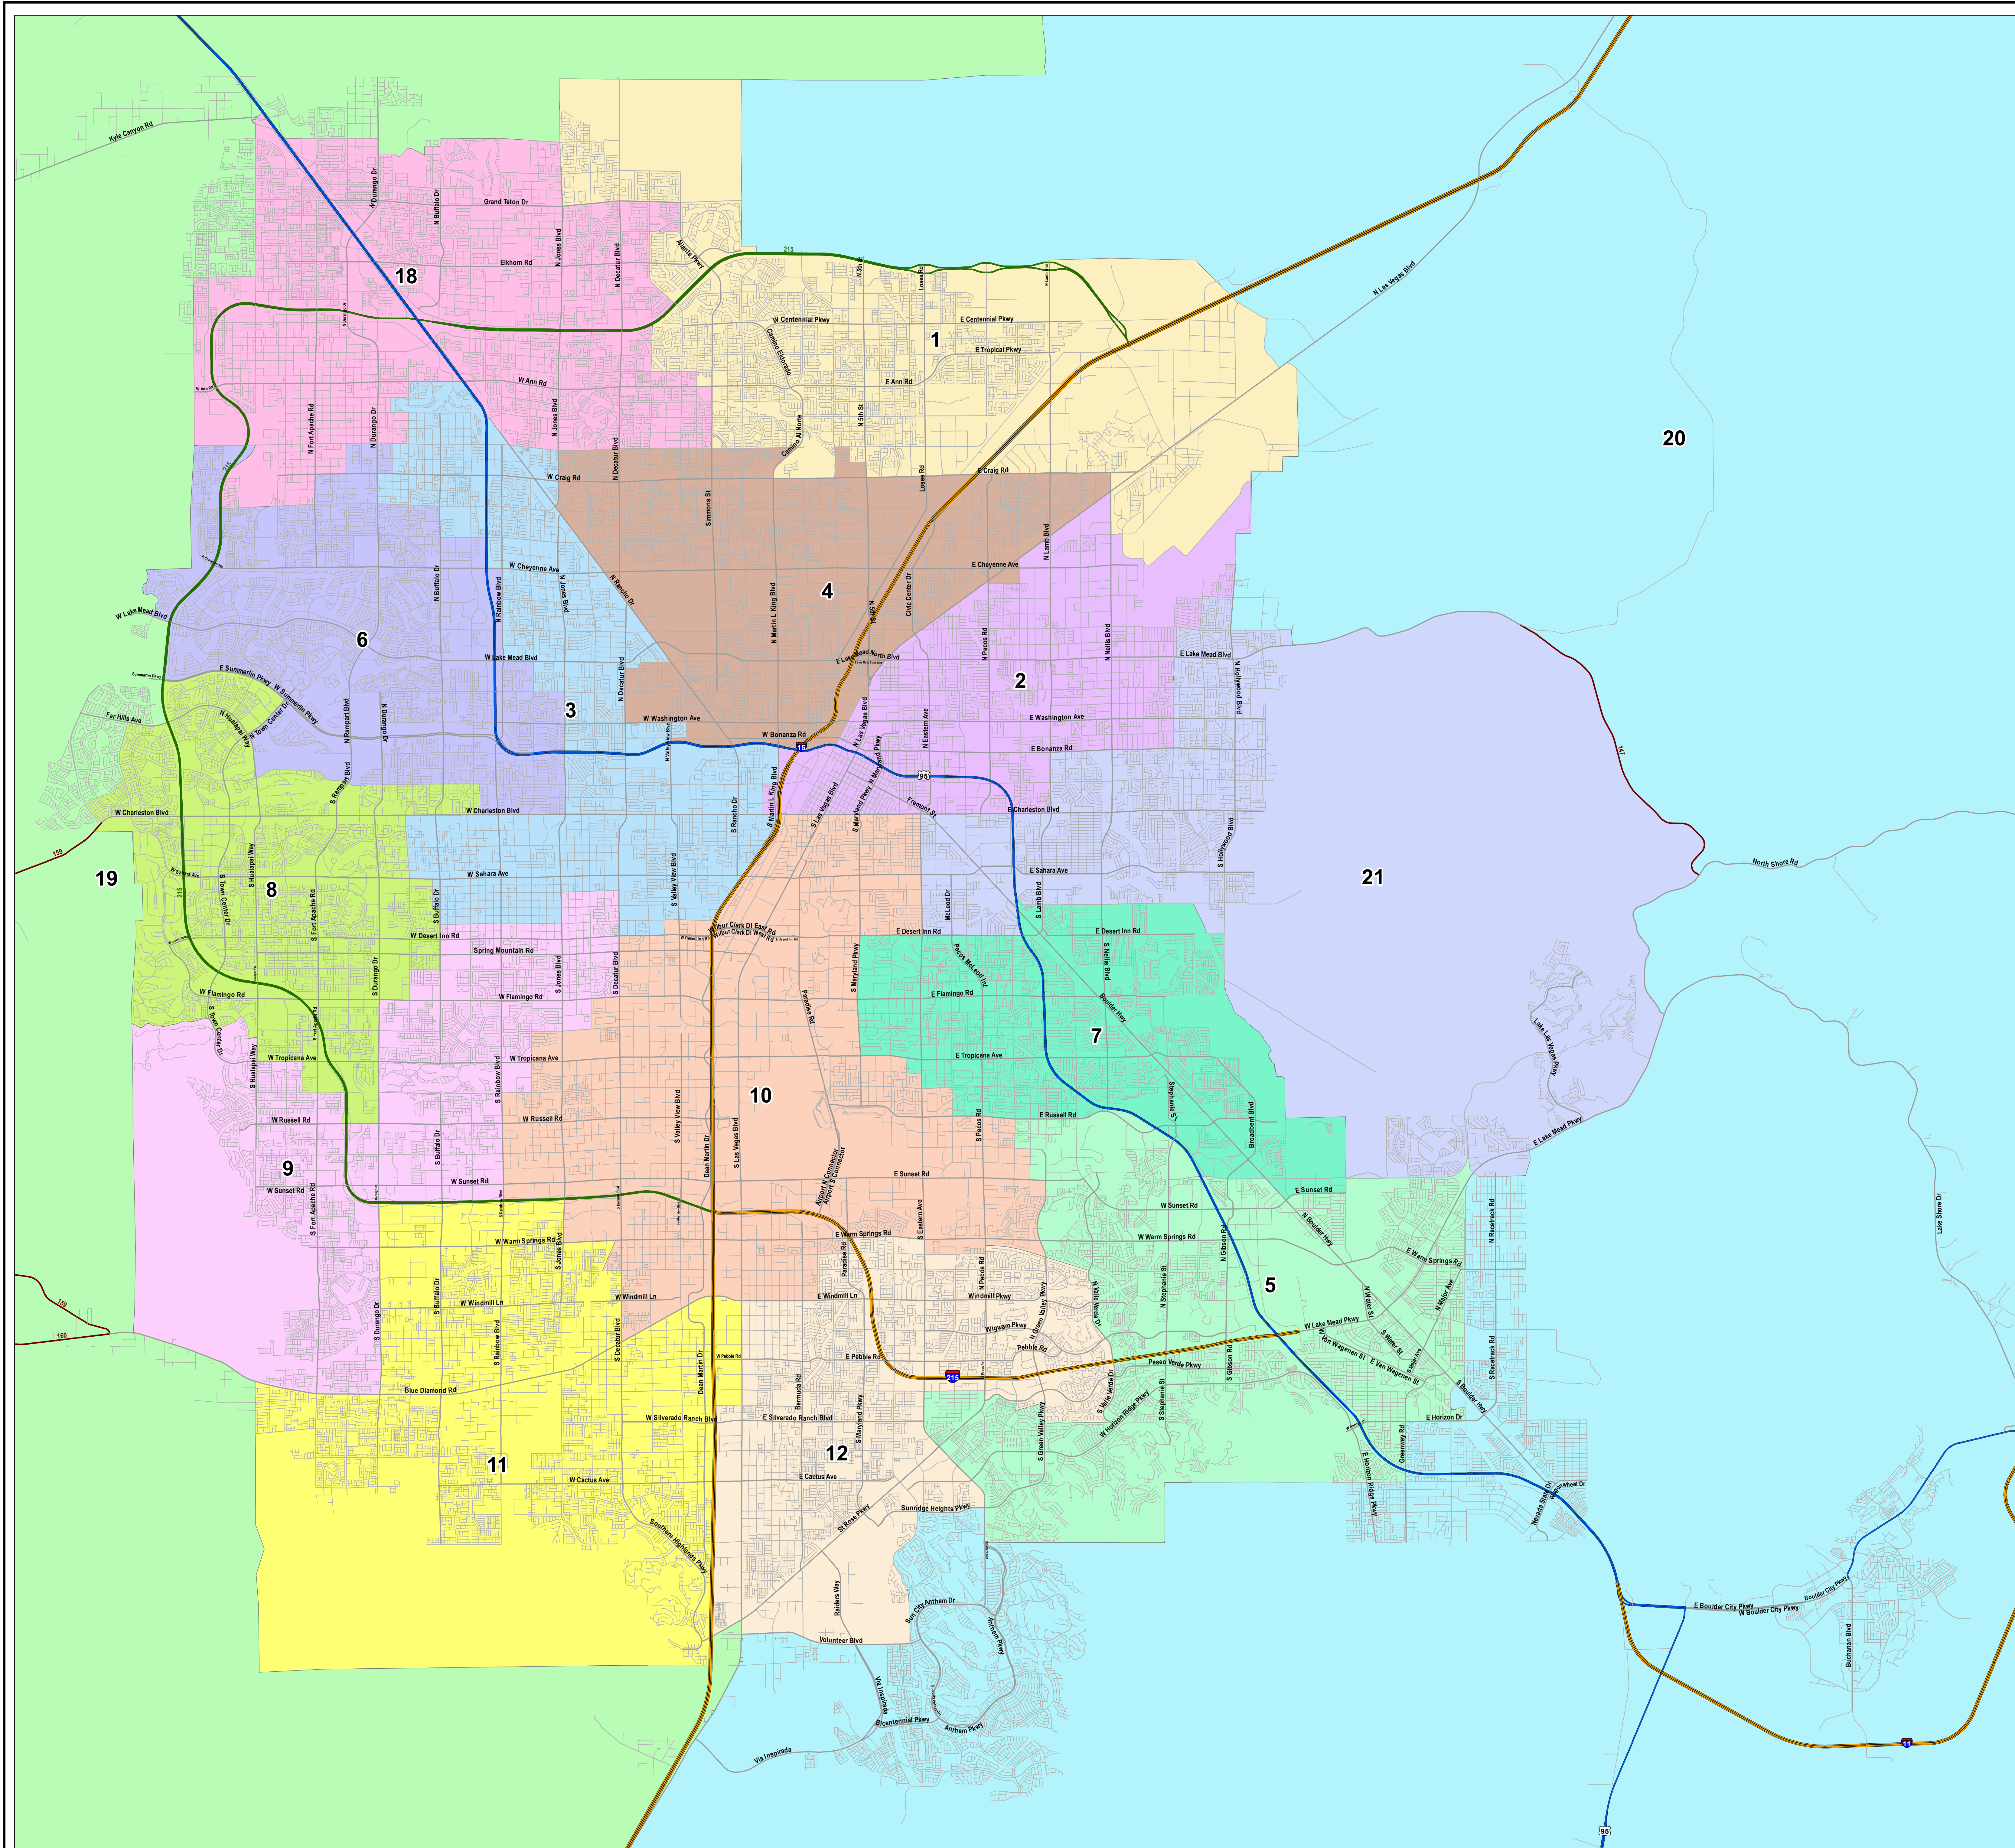

STATE OF NEVADA SENATE DISTRICTS METRO AREA

Clark County, Nevada

**ELECTION
DEPARTMENT**

Legend

SENATE DISTRICT

- 1
- 2
- 3
- 4
- 5
- 6
- 7
- 8
- 9
- 10
- 11
- 12
- 18
- 19
- 20
- 21

1 inch = 5,067 feet
Date: 2/17/2022

Clark County
Vicinity Map - No Scale